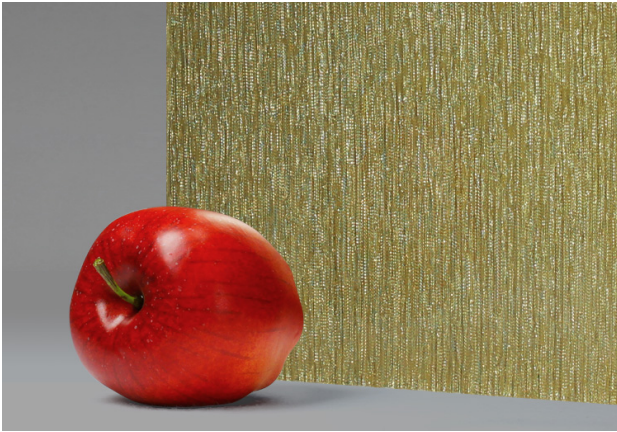

## Metalix™ “Golden Sunset” Laminated Architectural Glass

### Application:

Interior

### Composition:

Low-iron glass and mirror; decorative metallic interlayer