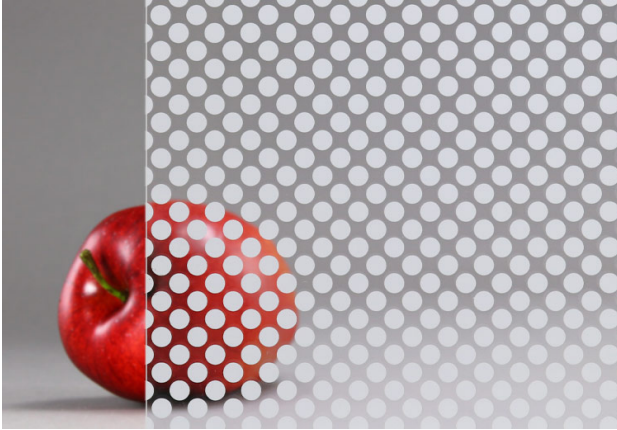

Lumi Frit™ | Projectable Surface 1 Frit Glass, Medium Dot

Application:

Interior, Exterior

Composition:

Low-iron glass, surface 1 ceramic frit

Approx Dimensions:

Max. size = Based on design wind load. Please contact us for additional information at rainscreens@bendheim.com; thicknesses range from 1/4" (6 mm) to 1/2" (12 mm).