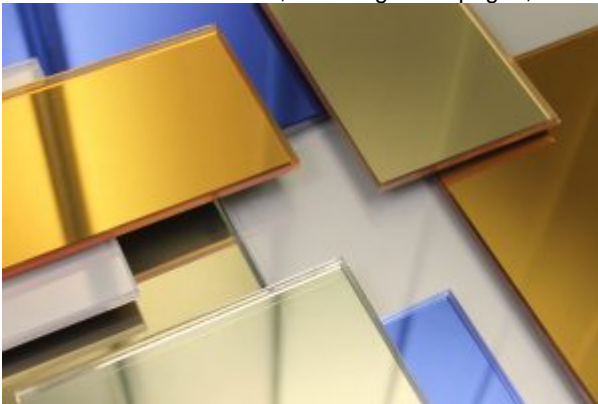

## “Glamir™ Ocean Blue” Colored Architectural Mirror

## Options & Customizations:

Additional colors available, including Champagne, Pale Gold, Gold, and Amber, as well as a wide range of custom colors:

Can be customized with a wide range of textures and etched patterns, Ex.: