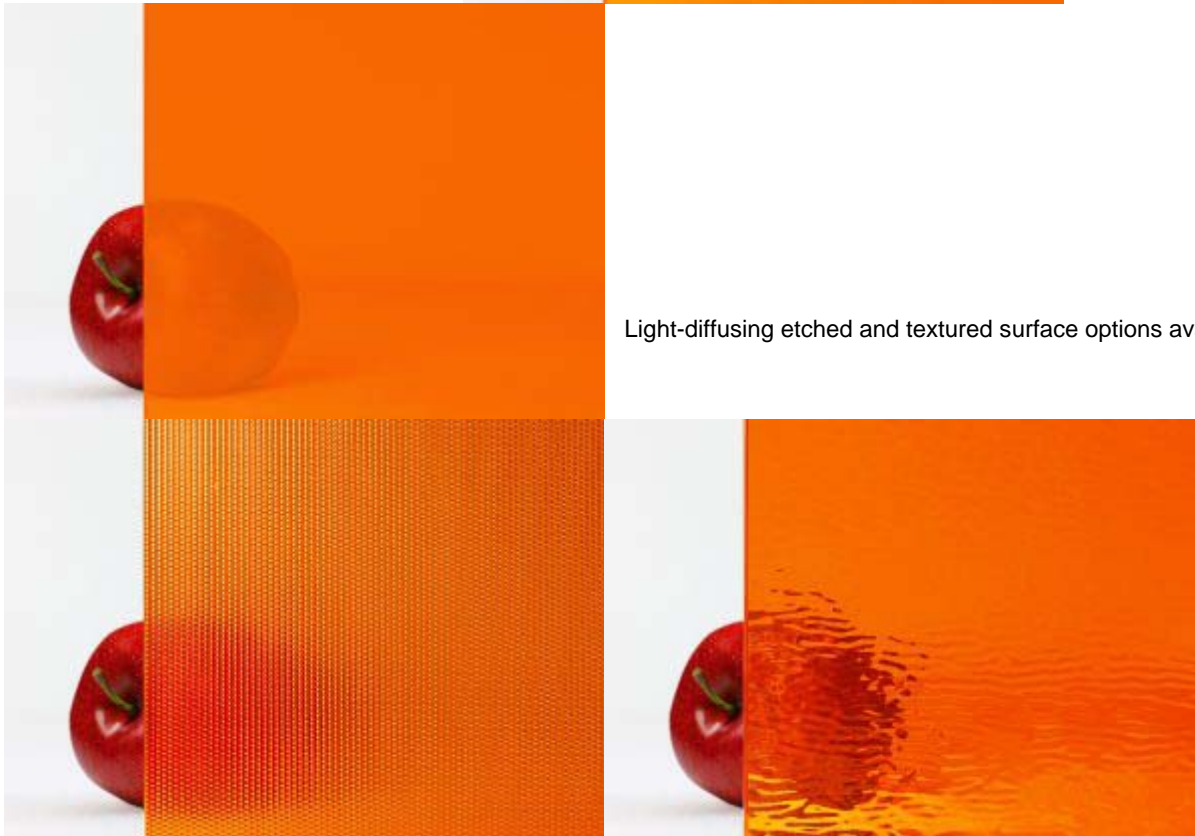

Light-diffusing etched and textured surface options available: