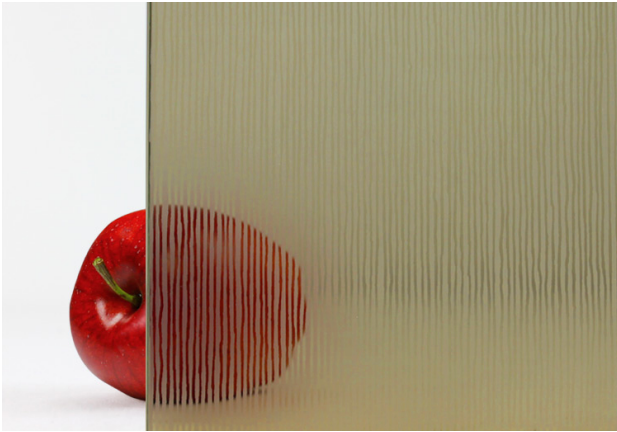

“Bronze” Colored Etched Glass with a Linear Pattern

Application:

Interior

Composition:

Low-iron glass

Approx Dimensions:

Cut-to-size; max. size = 47" x 120" (1.2 m x 3 m); thickness = 3/8" (10 mm). Available in thicknesses up to 3/4" (19 mm) by special request.