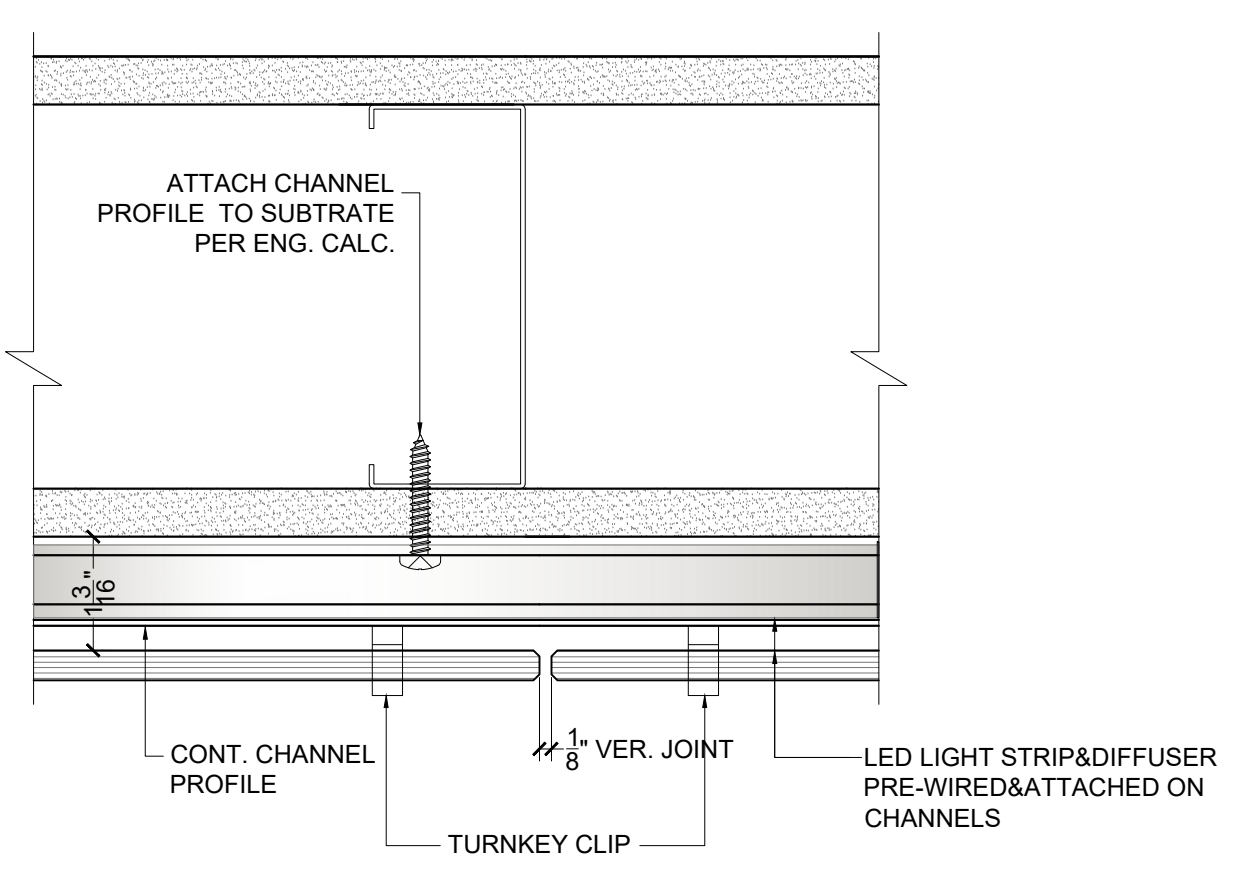

BENDHEIM TURNKEY WALL & LED STRIP LIGHTING

ALL DESIGNS PATENTED AND PROTECTED.

DETAIL S-T
SCALE 6" = 1'-0"

DETAIL S-M
SCALE 6" = 1'-0"

DETAIL S-B
SCALE 6" = 1'-0"

DETAIL P-M
SCALE 6" = 1'-0"

DETAIL P-E
SCALE 6" = 1'-0"

PLAN DETAIL - CORNER
SCALE 6" = 1'-0"