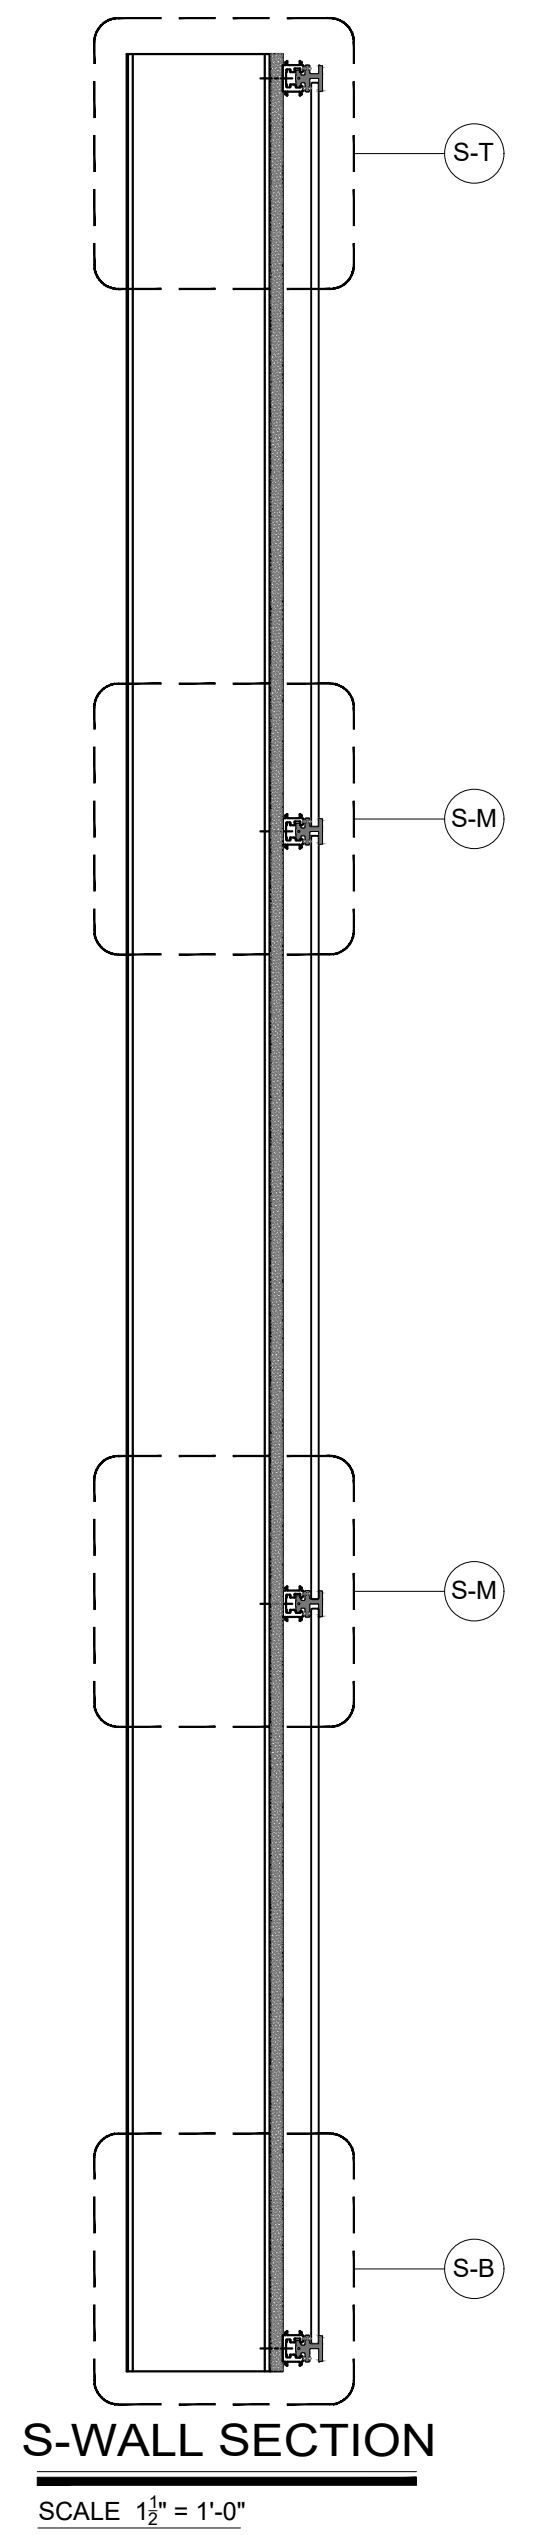

BENDHEIM TURNKEY WALL & LED STRIP LIGHTING

ALL DESIGNS PATENTED AND PROTECTED.

DETAIL S-T
SCALE 6" = 1'-0"

DETAIL S-M
SCALE 6" = 1'-0"

DETAIL S-B
SCALE 6" = 1'-0"

DETAIL P-M
SCALE 6" = 1'-0"

DETAIL P-E
SCALE 6" = 1'-0"

PLAN DETAIL - CORNER
SCALE 6" = 1'-0"