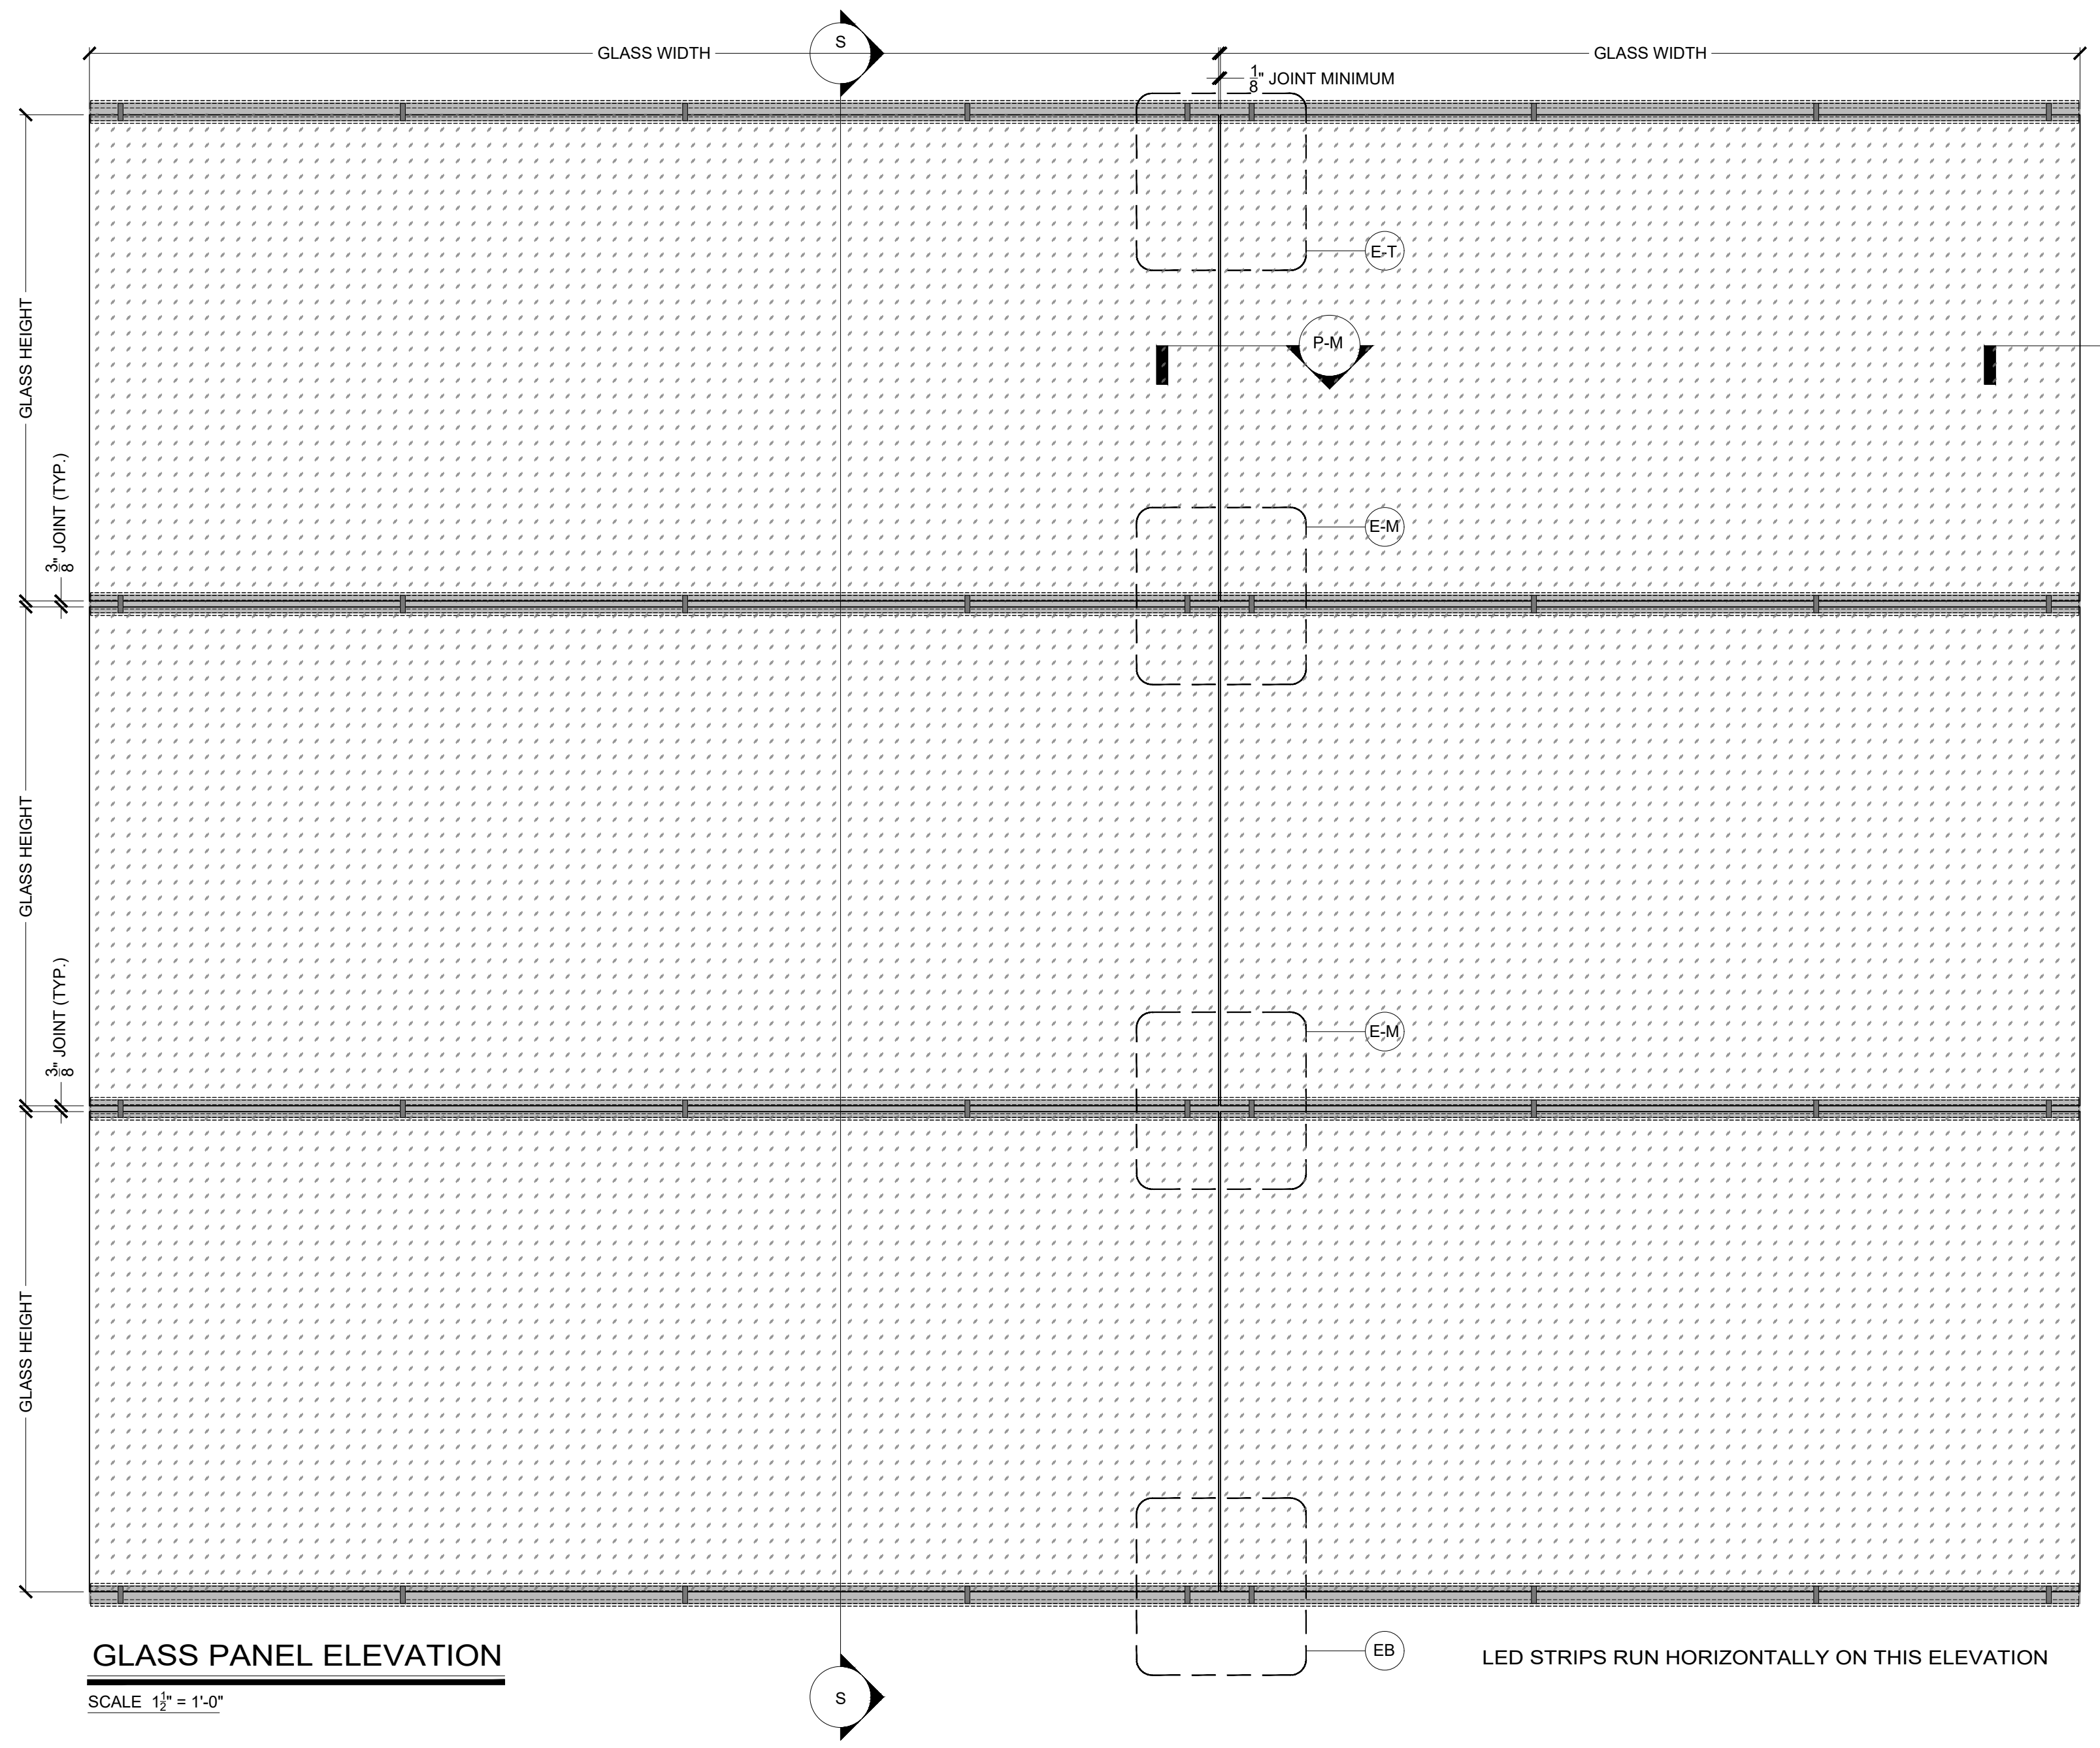

BENDHEIM TURNKEY WALL & LED STRIP LIGHTING

ALL DESIGNS PATENTED AND PROTECTED.

DETAIL S-T
SCALE 6" = 1'-0"

DETAIL S-M
SCALE 6" = 1'-0"

DETAIL S-B
SCALE 6" = 1'-0"

DETAIL P-M
SCALE 6" = 1'-0"

DETAIL P-E
SCALE 6" = 1'-0"

PLAN DETAIL - CORNER
SCALE 6" = 1'-0"