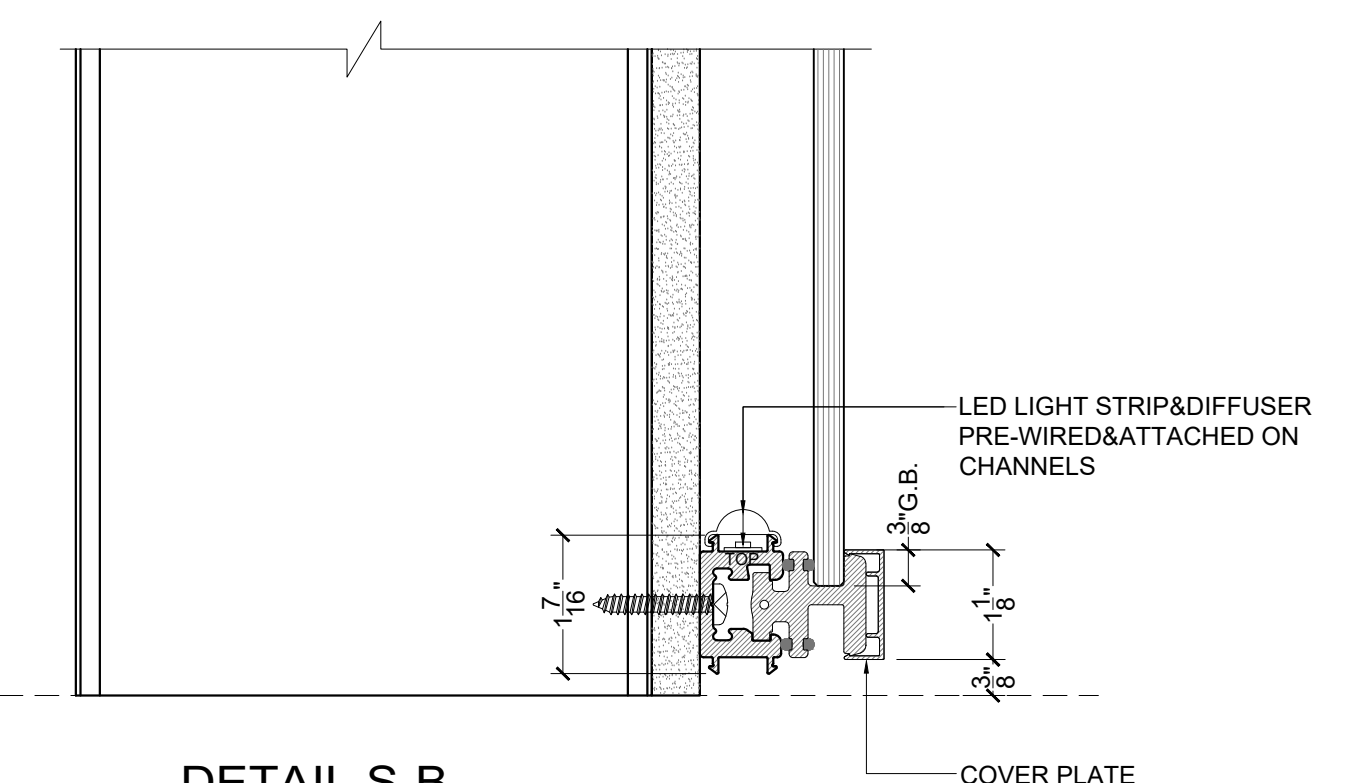

BENDHEIM TURNKEY WALL & LED STRIP LIGHTING

ALL DESIGNS PATENTED AND PROTECTED.

DETAIL S-T
SCALE 6" = 1'-0"

DETAIL S-M
SCALE 6" = 1'-0"

DETAIL S-B
SCALE 6" = 1'-0"

DETAIL P-M
SCALE 6" = 1'-0"

DETAIL P-E
SCALE 6" = 1'-0"

PLAN DETAIL - CORNER
SCALE 6" = 1'-0"