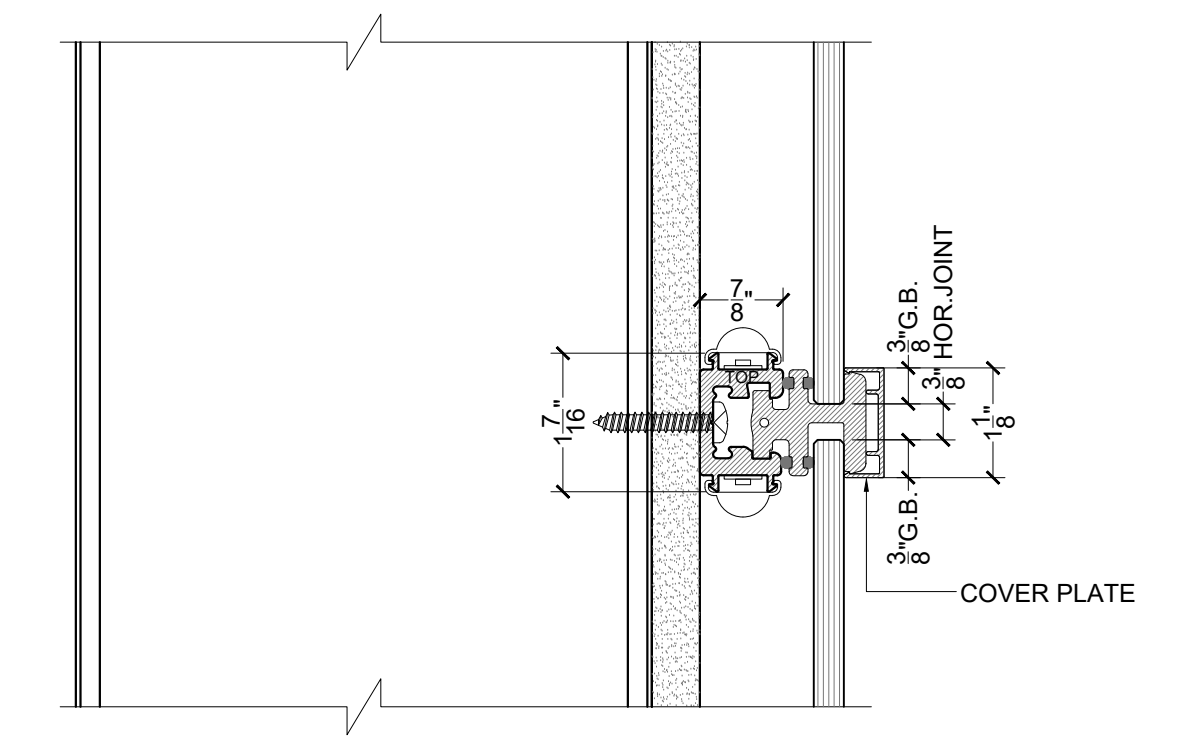

BENDHEIM TURNKEY WALL & LED STRIP LIGHTING

ALL DESIGNS PATENTED AND PROTECTED.

DETAIL S-T
SCALE 6" = 1'-0"

DETAIL S-M
SCALE 6" = 1'-0"

DETAIL S-B
SCALE 6" = 1'-0"

DETAIL P-M
SCALE 6" = 1'-0"

DETAIL P-E
SCALE 6" = 1'-0"

PLAN DETAIL - CORNER
SCALE 6" = 1'-0"