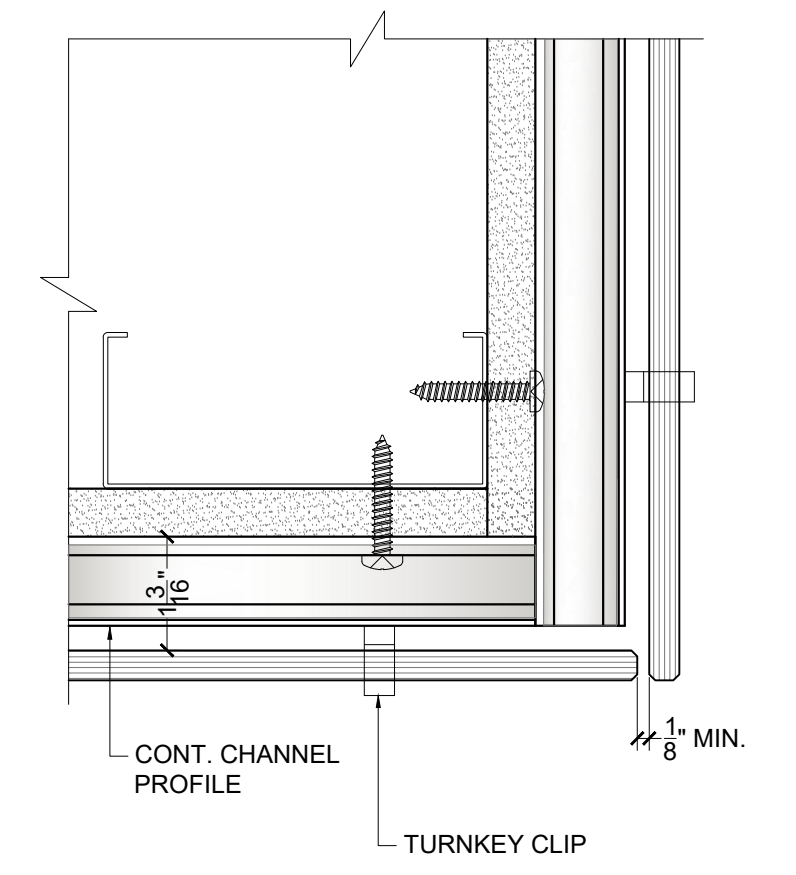

BENDHEIM TURNKEY WALL & LED STRIP LIGHTING

ALL DESIGNS PATENTED AND PROTECTED.

DETAIL S-T
SCALE 6" = 1'-0"

DETAIL S-M
SCALE 6" = 1'-0"

DETAIL S-B
SCALE 6" = 1'-0"

DETAIL P-M
SCALE 6" = 1'-0"

DETAIL P-E
SCALE 6" = 1'-0"

PLAN DETAIL - CORNER
SCALE 6" = 1'-0"