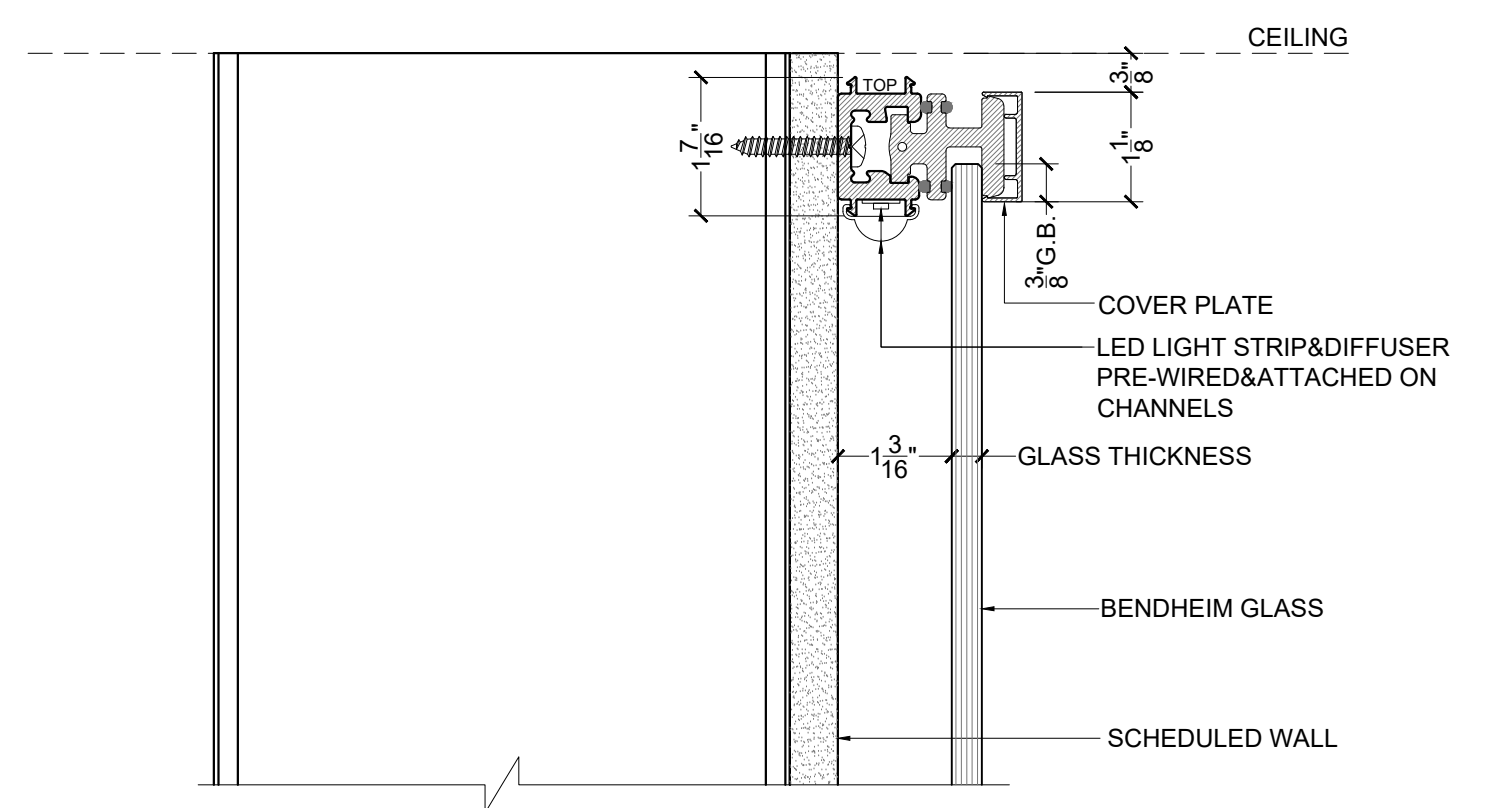

BENDHEIM TURNKEY WALL & LED STRIP LIGHTING

ALL DESIGNS PATENTED AND PROTECTED.

DETAIL S-T
SCALE 6" = 1'-0"

DETAIL S-M
SCALE 6" = 1'-0"

DETAIL S-B
SCALE 6" = 1'-0"

DETAIL P-M
SCALE 6" = 1'-0"

DETAIL P-E
SCALE 6" = 1'-0"

PLAN DETAIL - CORNER
SCALE 6" = 1'-0"