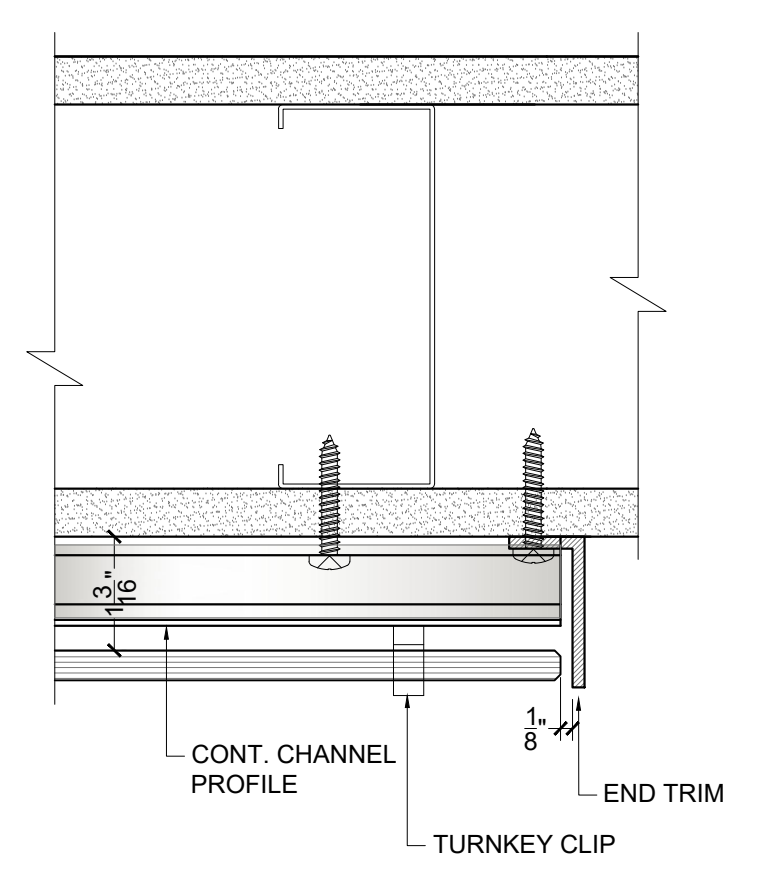

BENDHEIM TURNKEY WALL & LED STRIP LIGHTING

ALL DESIGNS PATENTED AND PROTECTED.

DETAIL S-T
SCALE 6" = 1'-0"

DETAIL S-M
SCALE 6" = 1'-0"

DETAIL S-B
SCALE 6" = 1'-0"

DETAIL P-M
SCALE 6" = 1'-0"

DETAIL P-E
SCALE 6" = 1'-0"

PLAN DETAIL - CORNER
SCALE 6" = 1'-0"