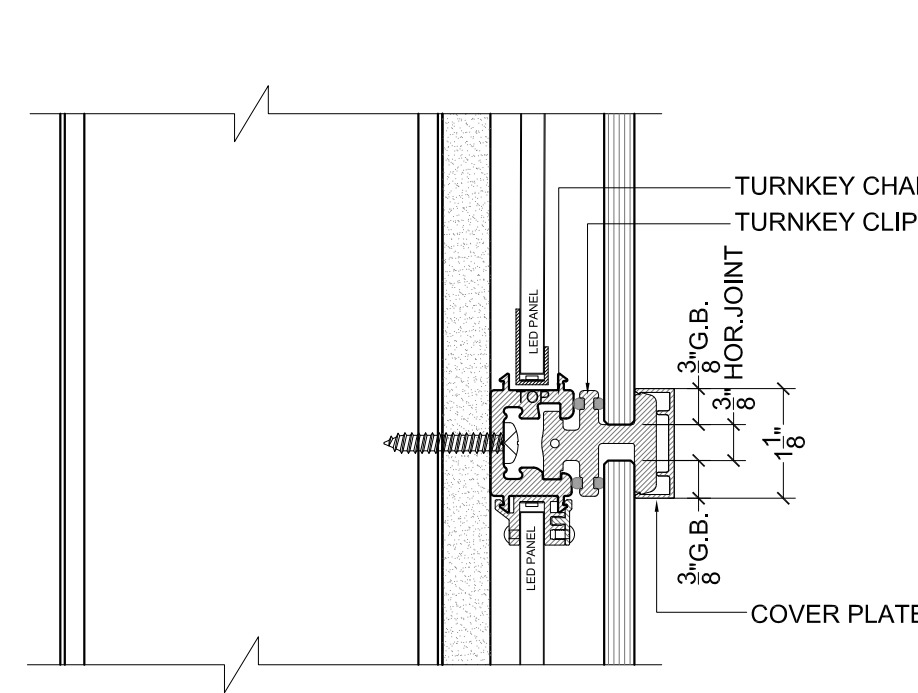

ALL DESIGNS PATENTED AND PROTECTED.

BENDHEIM TURNKEY WALL & LED PANEL BACKLIGHTING

DETAIL P-M
SCALE 6" = 1'-0"

DETAIL P-E
SCALE 6" = 1'-0"

DETAIL S-T
SCALE 6" = 1'-0"

DETAIL S-M
SCALE 6" = 1'-0"

DETAIL S-B
SCALE 6" = 1'-0"

DETAIL S-B (BASE PLATE OPTION)
SCALE 6" = 1'-0"