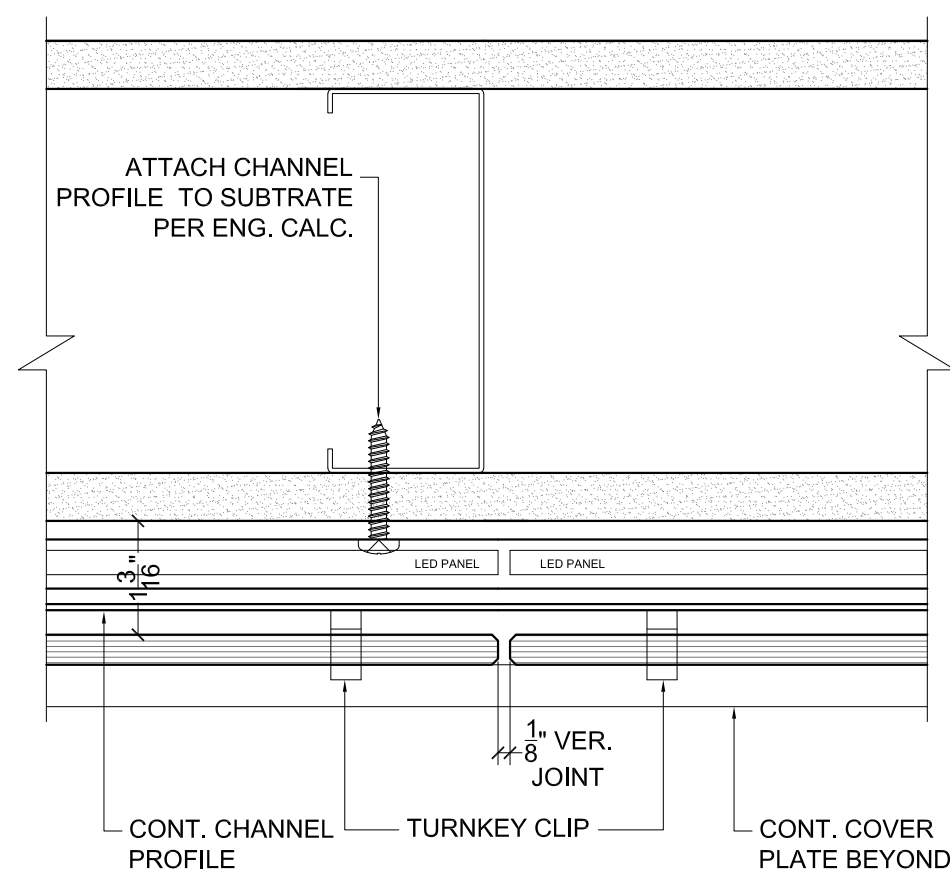

ALL DESIGNS PATENTED AND PROTECTED.

BENDHEIM TURNKEY WALL & LED PANEL BACKLIGHTING

DETAIL P-M
SCALE 6" = 1'-0"

DETAIL P-E
SCALE 6" = 1'-0"

DETAIL S-T
SCALE 6" = 1'-0"

DETAIL S-M
SCALE 6" = 1'-0"

DETAIL S-B
SCALE 6" = 1'-0"

DETAIL S-B (BASE PLATE OPTION)
SCALE 6" = 1'-0"