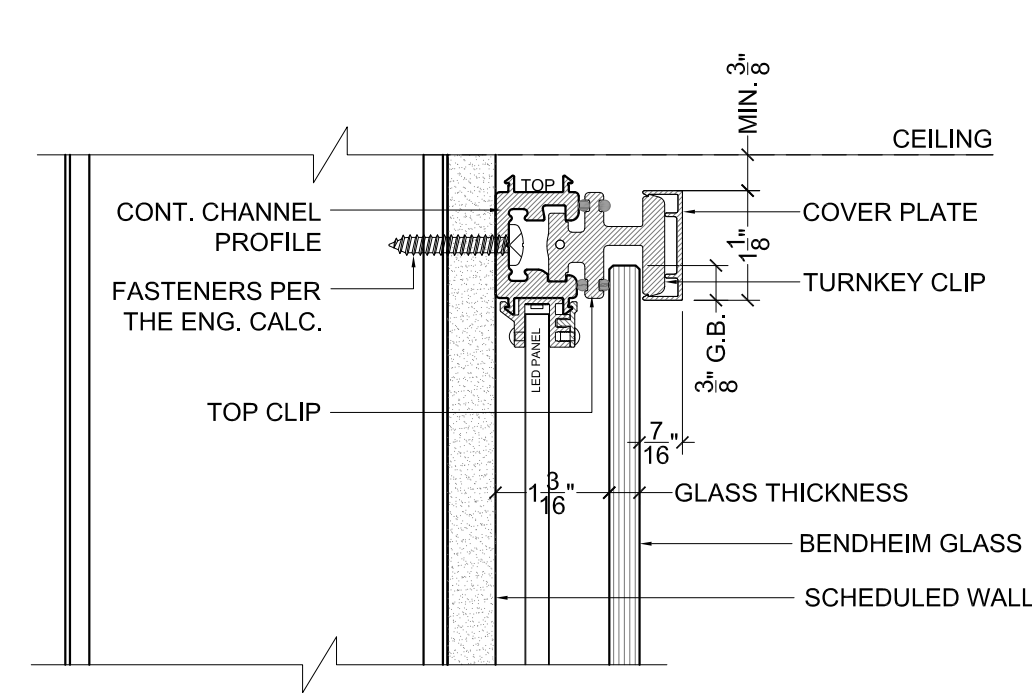

ALL DESIGNS PATENTED AND PROTECTED.

BENDHEIM TURNKEY WALL & LED PANEL BACKLIGHTING

DETAIL P-M
SCALE 6" = 1'-0"

DETAIL P-E
SCALE 6" = 1'-0"

DETAIL S-T
SCALE 6" = 1'-0"

DETAIL S-M
SCALE 6" = 1'-0"

DETAIL S-B
SCALE 6" = 1'-0"

DETAIL S-B (BASE PLATE OPTION)
SCALE 6" = 1'-0"