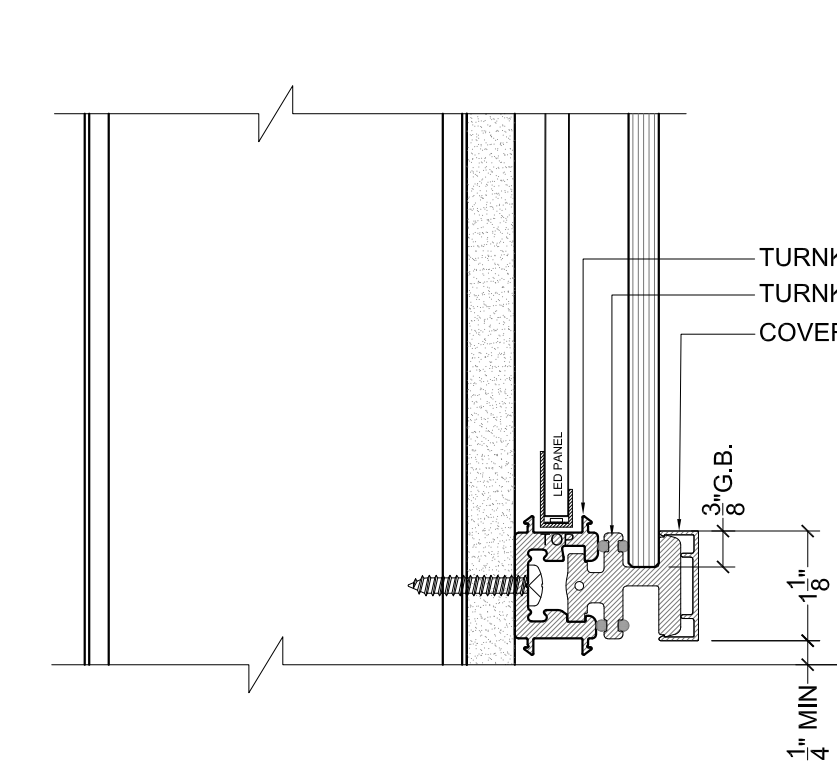

ALL DESIGNS PATENTED AND PROTECTED.

BENDHEIM TURNKEY WALL & LED PANEL BACKLIGHTING

DETAIL P-M
SCALE 6" = 1'-0"

DETAIL P-E
SCALE 6" = 1'-0"

DETAIL S-T
SCALE 6" = 1'-0"

DETAIL S-M
SCALE 6" = 1'-0"

DETAIL S-B
SCALE 6" = 1'-0"

DETAIL S-B (BASE PLATE OPTION)
SCALE 6" = 1'-0"