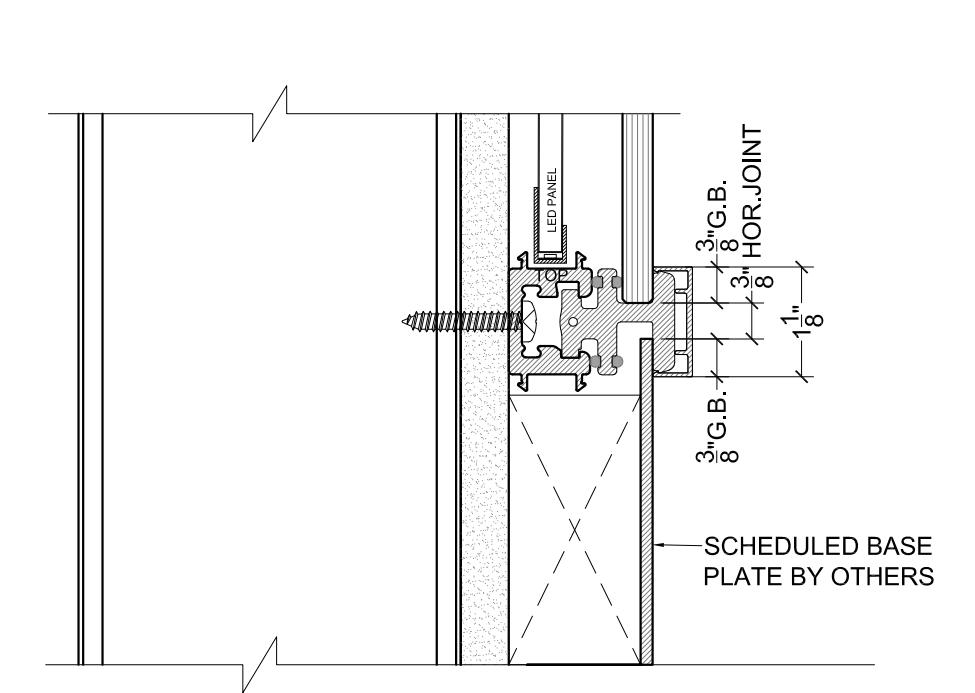

ALL DESIGNS PATENTED AND PROTECTED.

BENDHEIM TURNKEY WALL & LED PANEL BACKLIGHTING

DETAIL P-M
SCALE 6" = 1'-0"

DETAIL P-E
SCALE 6" = 1'-0"

DETAIL S-T
SCALE 6" = 1'-0"

DETAIL S-M
SCALE 6" = 1'-0"

DETAIL S-B
SCALE 6" = 1'-0"

DETAIL S-B (BASE PLATE OPTION)
SCALE 6" = 1'-0"