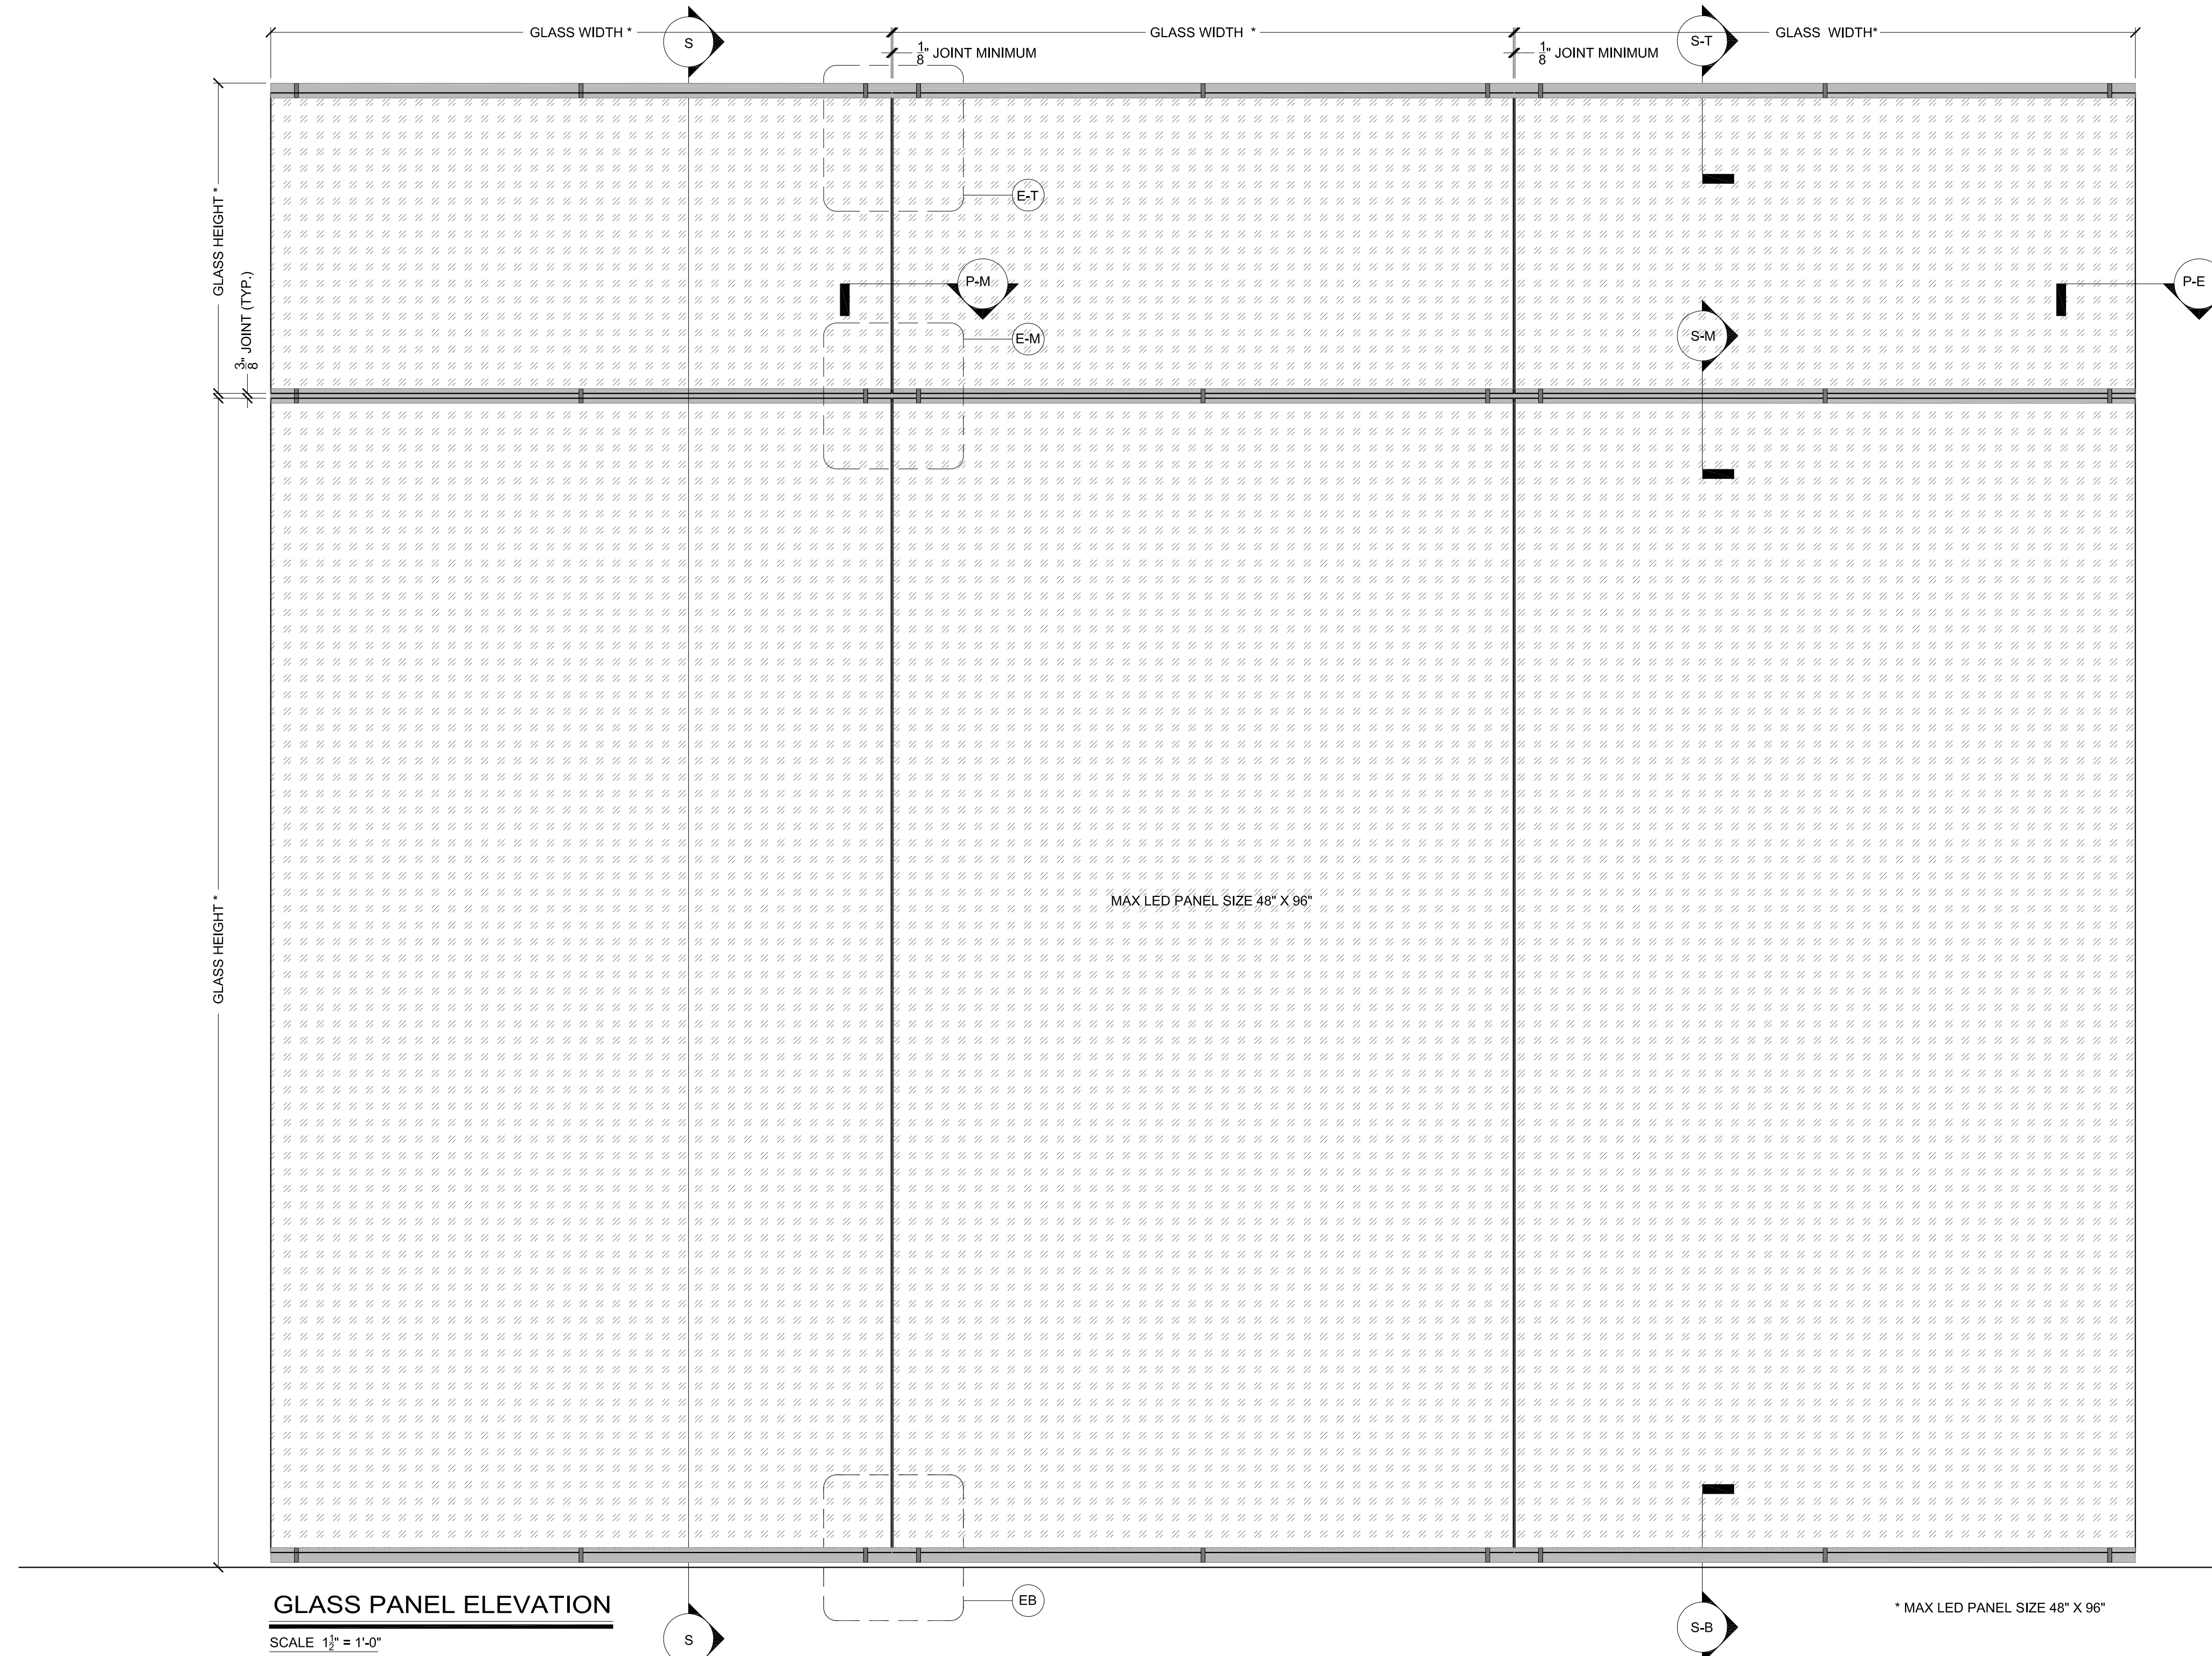

ALL DESIGNS PATENTED AND PROTECTED.

BENDHEIM TURNKEY WALL & LED PANEL BACKLIGHTING

DETAIL P-M
SCALE 6" = 1'-0"

DETAIL P-E
SCALE 6" = 1'-0"

DETAIL S-T
SCALE 6" = 1'-0"

DETAIL S-M
SCALE 6" = 1'-0"

DETAIL S-B
SCALE 6" = 1'-0"

DETAIL S-B (BASE PLATE OPTION)
SCALE 6" = 1'-0"