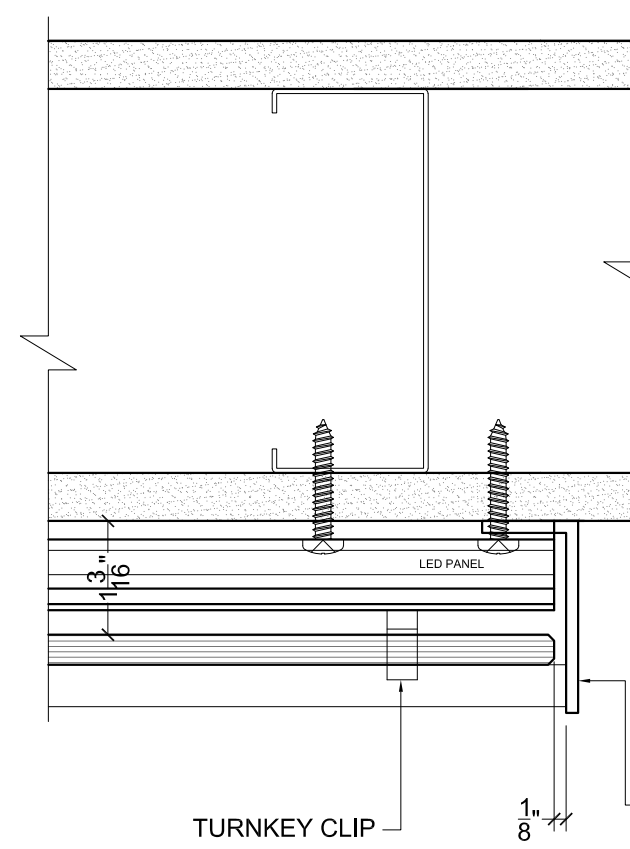

ALL DESIGNS PATENTED AND PROTECTED.

BENDHEIM TURNKEY WALL & LED PANEL BACKLIGHTING

DETAIL P-M
SCALE 6" = 1'-0"

DETAIL P-E
SCALE 6" = 1'-0"

DETAIL S-T
SCALE 6" = 1'-0"

DETAIL S-M
SCALE 6" = 1'-0"

DETAIL S-B
SCALE 6" = 1'-0"

DETAIL S-B (BASE PLATE OPTION)
SCALE 6" = 1'-0"